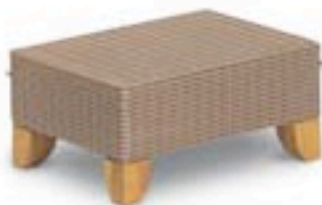

Malibu

**Malibu**  
**double Chaise Lounge**  
**Part#: 301-99**

**Solid Welded Construction**  
**Resin Wicker / Teak Accents**  
**3yr Warranty**

**Width x Length:**  
**58 in. x 77 in.**  
**Height: 29 in.**

**Malibu**  
**Single Chaise Lounge**  
**Part#: 301-9**

**Solid Welded Construction**  
**Resin Wicker / Teak Accents**  
**3yr Warranty**

**Width x Length:**  
**29 in. x 77 in.**  
**Height: 29 in.**

Malibu  
Ottoman  
Part#: 301-OTT

Solid Welded Construction  
Resin Wicker / Teak Accents  
3yr Warranty

Width x Length:  
24 in. x 18 in.  
Height: 18 in.

Malibu  
Mid Sofa  
Part#: 301-23

Solid Welded Construction  
Resin Wicker / Teak Accents  
3yr Warranty

Width x Depth:  
77 in. x 36 in.  
Height: 36 in.

**Malibu  
Club Chair  
Part#: 301-21**

**Solid Welded Construction  
Resin Wicker / Teak Accents  
3yr Warranty**

**Width x Depth:  
34.5 in. x 36 in.  
Height: 36 in.**